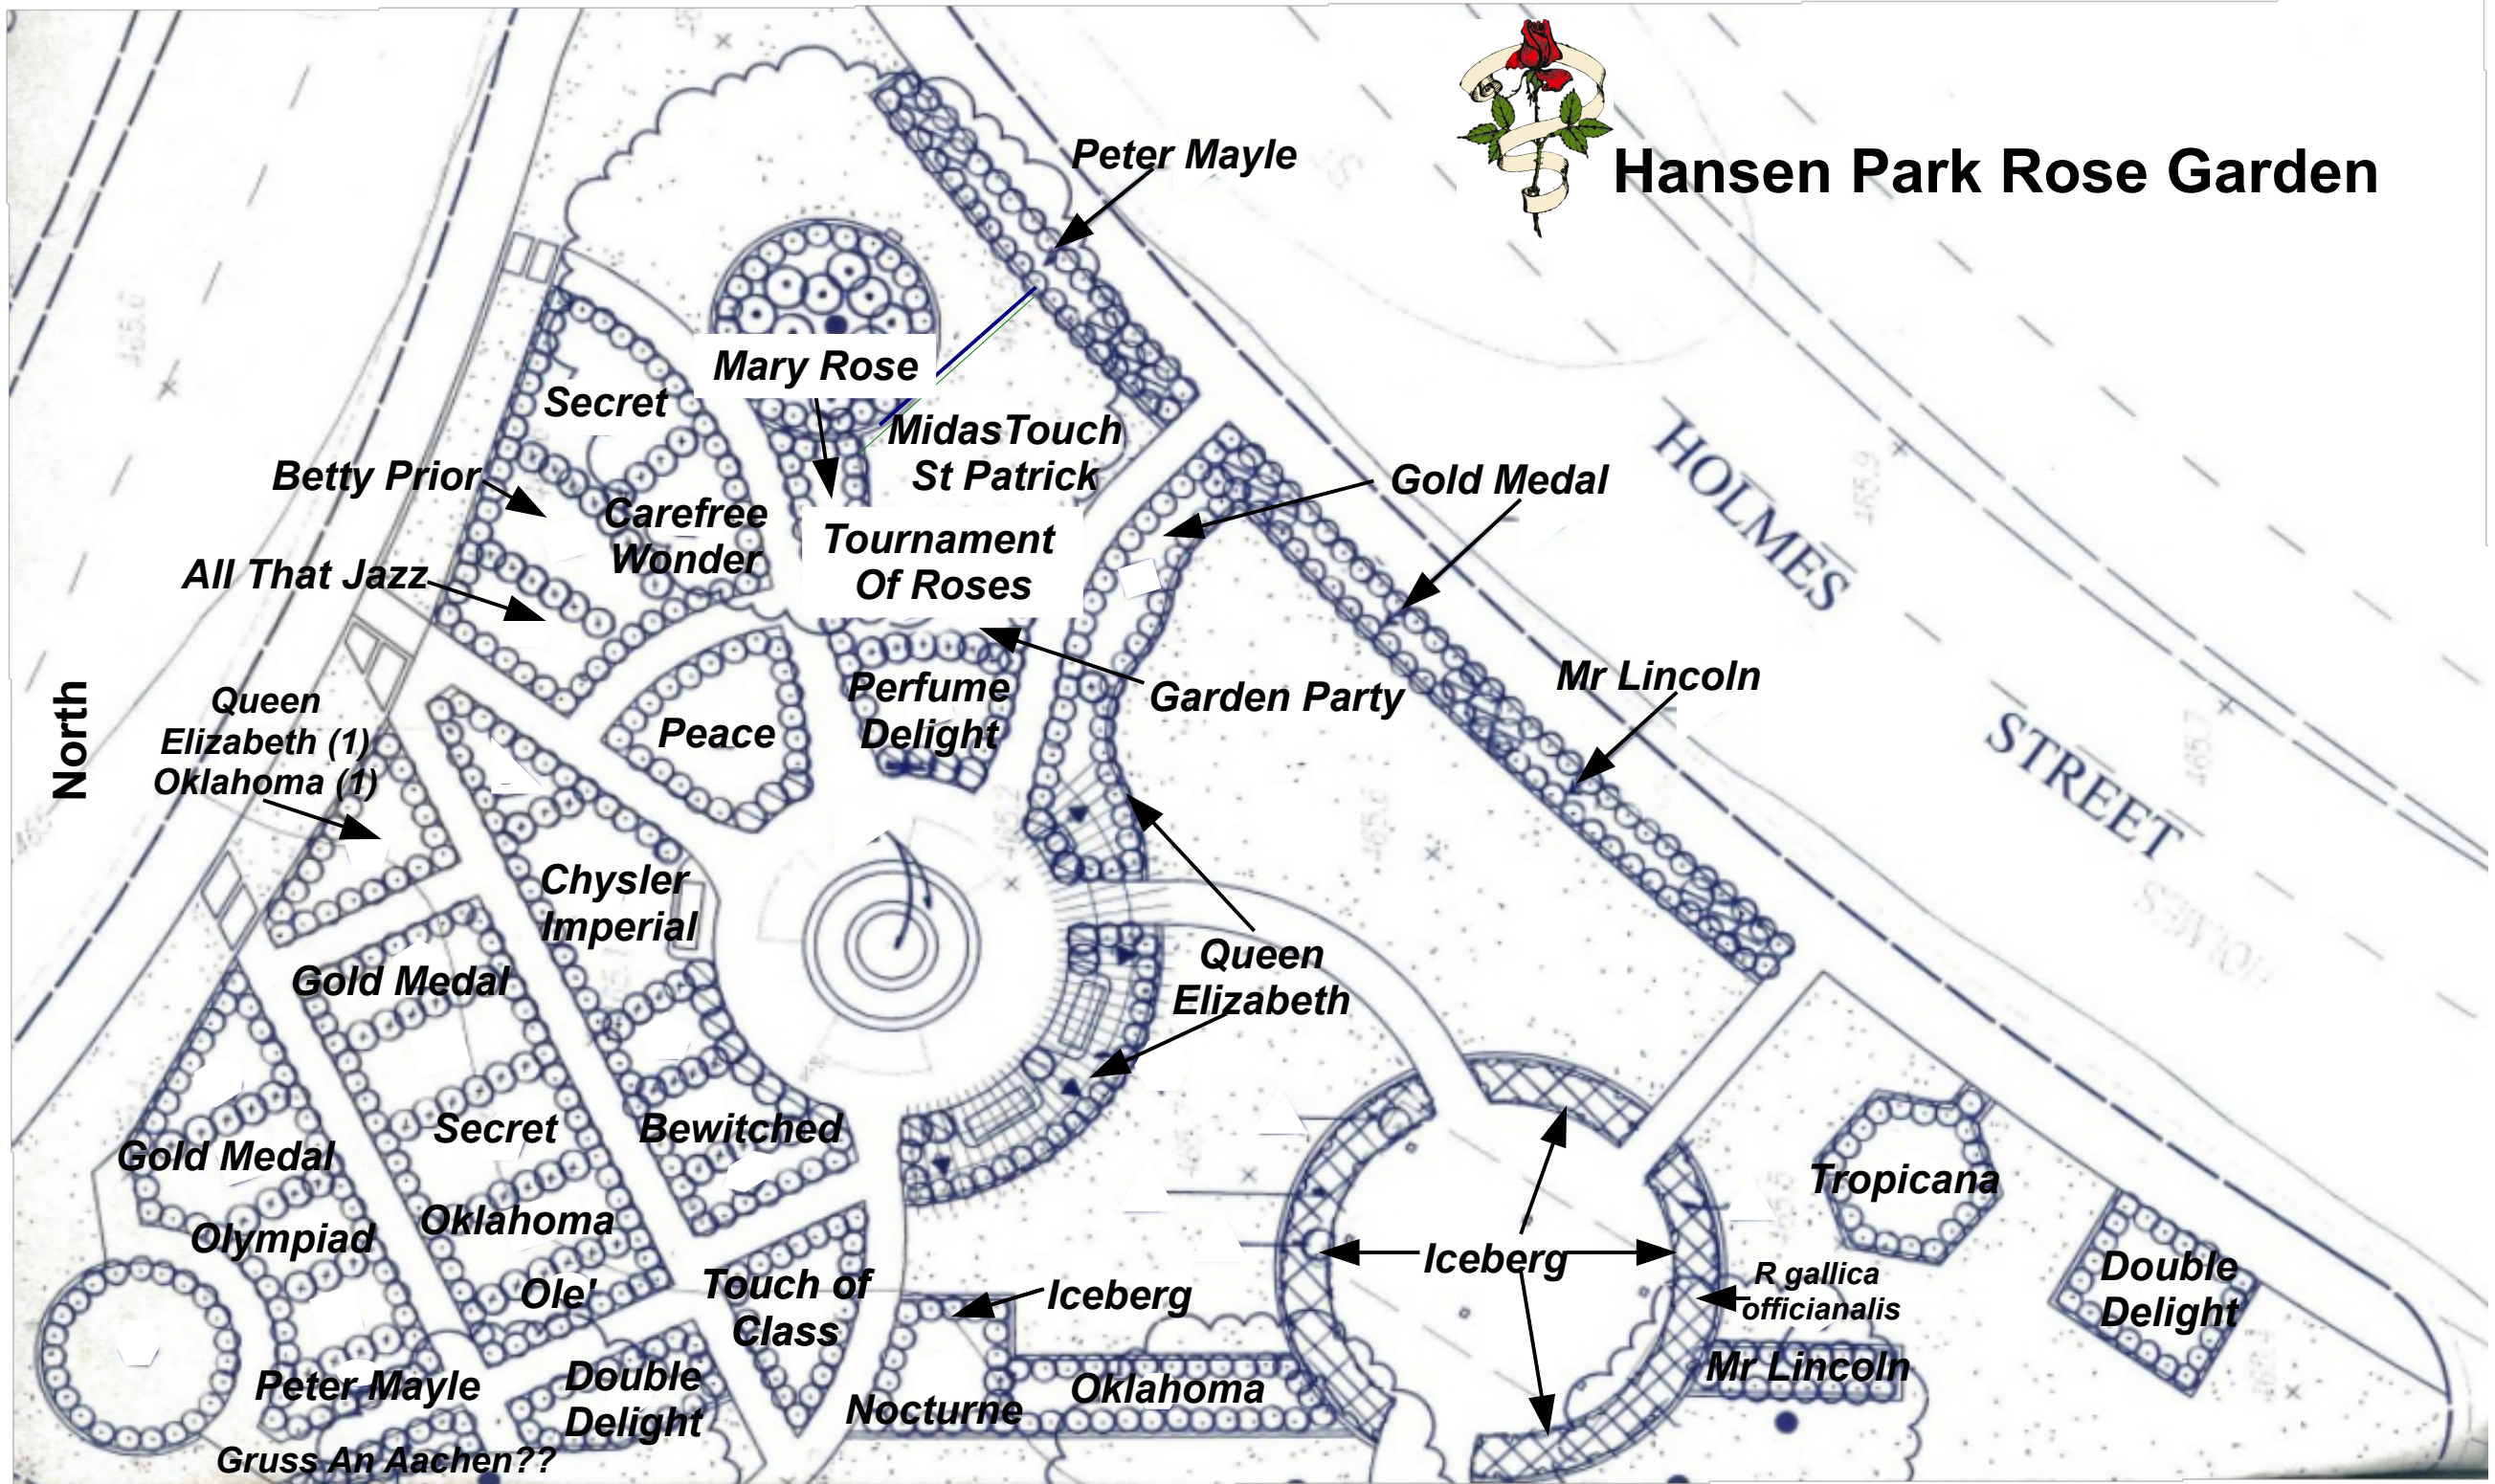

Hansen Park Rose Garden

North

HOLMES STREET

STREET SECTION

Peter Mayle

Mary Rose

Secret

Midas Touch

Garden Party

Mr Lincoln

Queen Elizabeth (1)
Oklahoma (1)

Chrysler Imperial

Queen Elizabeth

Gold Medal

Secret

Bewitched